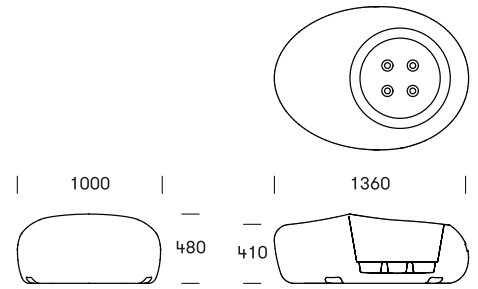

# SHARK PLANTER # 401

An organically sculptural planter with integrated seating to create a positive atmosphere and enable the positioning of plants or other creative uses.

Design: Ross Lovegrove

## Material

Rotation moulded polyethylene, 8-9 mm thick, dyed.  
Moulded in one piece. UV-resistant, stands up to weather,  
wear and tear.

## Dimension

L1000 x B1360 x H480mm