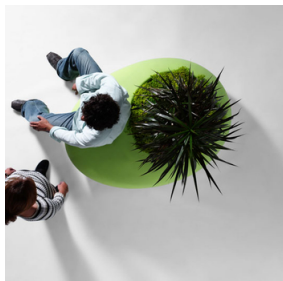

# SHARK PLANTER # 401

An organically sculptural planter with integrated seating to create a positive atmosphere and enable the positioning of plants or other creative uses.

Design: Ross Lovegrove

## Material

Rotation moulded polyethylene, 8-9 mm thick, dyed.  
Moulded in one piece. UV-resistant, stands up to weather,  
wear and tear.